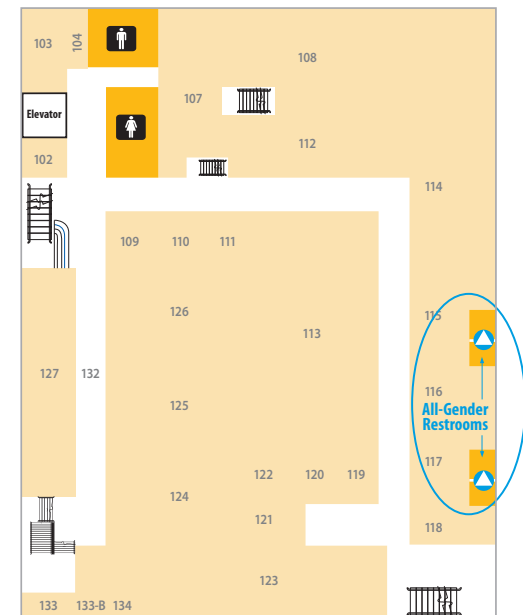

Broadway Edison 3rd Floor

- Across from BE3138 (multi-stalls)
- Across from BE3215/BE3216 (single-stall)

Broadway Edison 4th Floor

- Across from BE4138 (multi-stalls)

**Science and Math Building
2nd Floor**

On the second floor (building north side),
in room 203A (single-stall)

**Mitchell Activity Center (MAC)/Bookstore
1st Floor (Ground Level is 2nd Floor)**

Near the first floor main elevator (lower level) on the building south side, below the student leadership offices (single-stall)
Note: Street/ground level is considered second floor. Access these restrooms via the MAC. There is no restroom or elevator access via the bookstore and currently no elevator access from student leadership.

**Fine Arts Building
1st Floor (Ground Level is 2nd Floor)**

Theatre students can access four single-stall all-gender restrooms through the changing rooms 115-118.
Note: Street/ground level is considered second floor.

Erickson Theatre 1st Floor

Two all-gender restrooms are available off the lobby on the south end of the building.