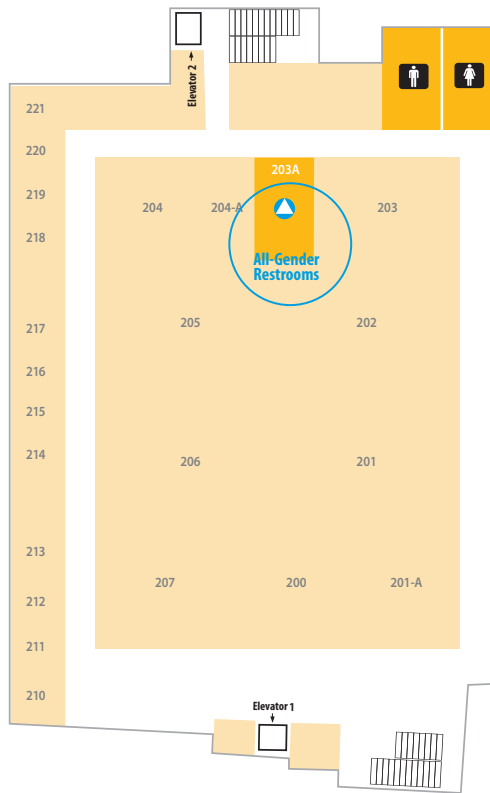

Seattle Central College Campus Overview

Broadway Edison 2nd Floor

- On the north end of the building, near BE2122 (two stalls). An all-gender changing room is adjacent to the restroom.
- In the library (multi-stalls)
- *Note: There are two restrooms (single-stall) in the library for staff.*

Broadway Edison 3rd Floor

- Across from BE3138 (multi-stalls)
- Across from BE3215/BE3216 (single-stall)

Broadway Edison 4th Floor

- Across from BE4138 (multi-stalls)

**Science and Math Building
2nd Floor**

On the second floor (building north side),
in room 203A (single-stall)

**Mitchell Activity Center (MAC)/Bookstore
1st Floor (Ground Level is 2nd Floor)**

Near the first floor main elevator (lower level) on the building south side, below the student leadership offices (single-stall)
Note: Street/ground level is considered second floor. Access these restrooms via the MAC. There is no restroom or elevator access via the bookstore and currently no elevator access from student leadership.

Erickson Theatre 1st Floor

Two all-gender restrooms are available off the lobby on the south end of the building.