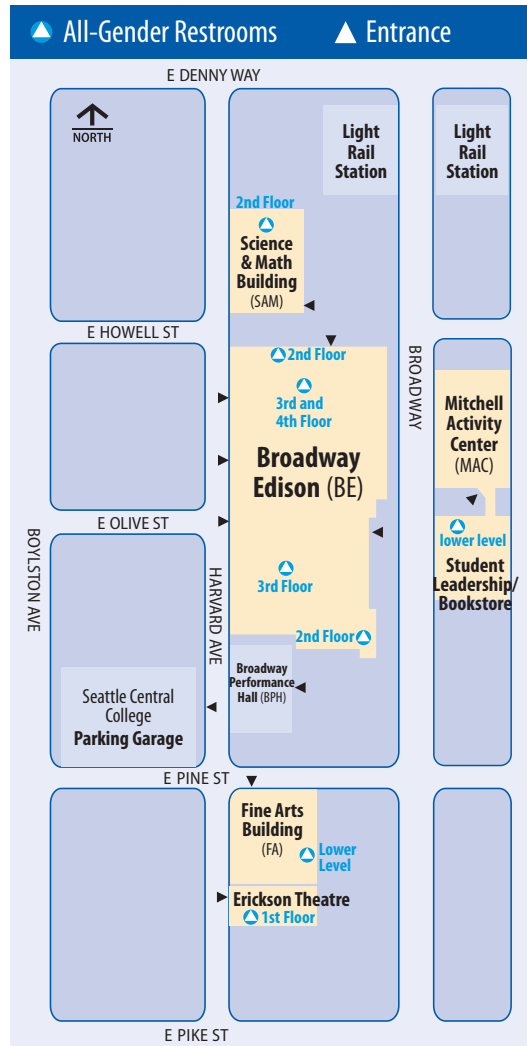

Seattle Central College Campus Overview

Broadway Edison 2nd Floor

- On the north end of the building, near BE2122 (two stalls). An all-gender changing room is adjacent to the restroom.
- In the library (multi-stalls)
- *Note: There are two restrooms (single-stall) in the library for staff.*

Broadway Edison 3rd Floor

- Across from BE3138 (multi-stalls)
- Across from BE3215/BE3216 (single-stall)

Broadway Edison 4th Floor

- Across from BE4138 (multi-stalls)

**Science and Math Building
2nd Floor**

On the second floor (building north side),
in room 203A (single-stall)

**Mitchell Activity Center (MAC)/Bookstore
1st Floor (Ground Level is 2nd Floor)**

Near the first floor main elevator (lower level) on the building south side, below the student leadership offices (single-stall)
Note: Street/ground level is considered second floor. Access these restrooms via the MAC. There is no restroom or elevator access via the bookstore and currently no elevator access from student leadership.

Erickson Theatre 1st Floor

Two all-gender restrooms are available off the lobby on the south end of the building.