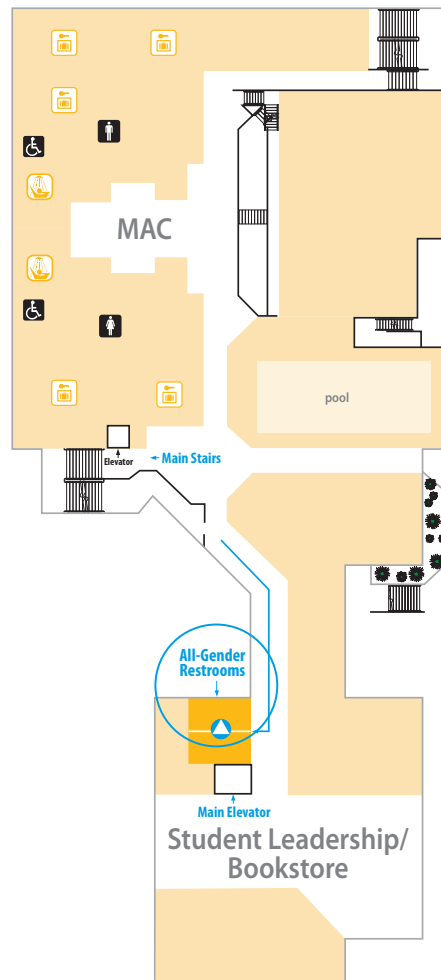

Seattle Central College Campus Overview

Broadway Edison 2nd Floor

- On the north end of the building, near BE2122 (two stalls). An all-gender changing room is adjacent to the restroom.
- In the library (multi-stalls)
- *Note: There are two restrooms (single-stall) in the library for staff.*

Broadway Edison 3rd Floor

- Across from BE3138 (multi-stalls)
- Across from BE3215/BE3216 (single-stall)

Broadway Edison 4th Floor

- Across from BE4138 (multi-stalls)

**Science and Math Building
2nd Floor**

On the second floor (building north side),
in room 203A (single-stall)

**Mitchell Activity Center (MAC)/Bookstore
1st Floor (Ground Level is 2nd Floor)**

Near the first floor main elevator (lower level) on the building south side, below the student leadership offices (single-stall)
Note: Street/ground level is considered second floor. Access these restrooms via the MAC. There is no restroom or elevator access via the bookstore and currently no elevator access from student leadership.

Erickson Theatre 1st Floor

Two all-gender restrooms are available off the lobby on the south end of the building.