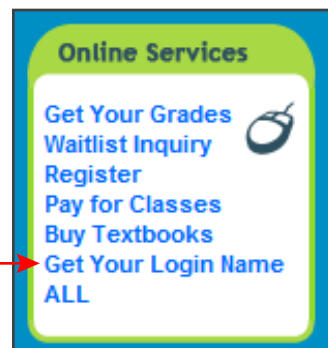

## Log in with your 'student' login name and password

Find your login name on the campus website [www.seattlecentral.edu](http://www.seattlecentral.edu).  
Under 'Student Online Services' click on 'Get Your Login Name'.