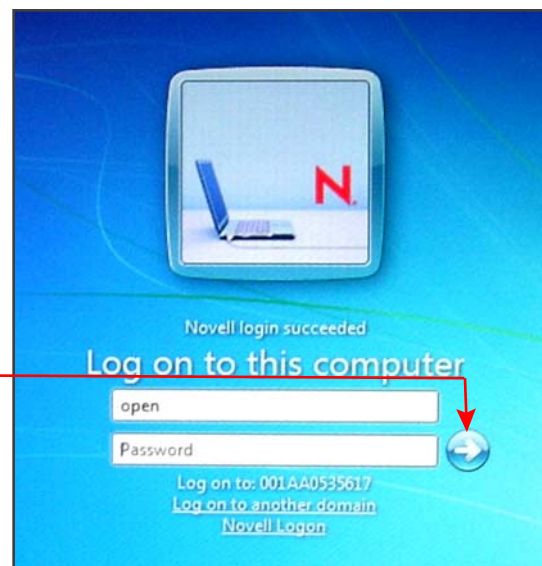

## Log in with your 'student' login name and password

Find your login name on the campus website [www.seattlecentral.edu](http://www.seattlecentral.edu).  
Under 'Student Online Services' click on 'Get Your Login Name'.

Type Your username and Password here.  
Your password is the last 6 digits of  
your SID.

Click the arrow to login.

At the second screen login screen, click the arrow to  
complete the login process.

**Note: There is no password at this screen.**