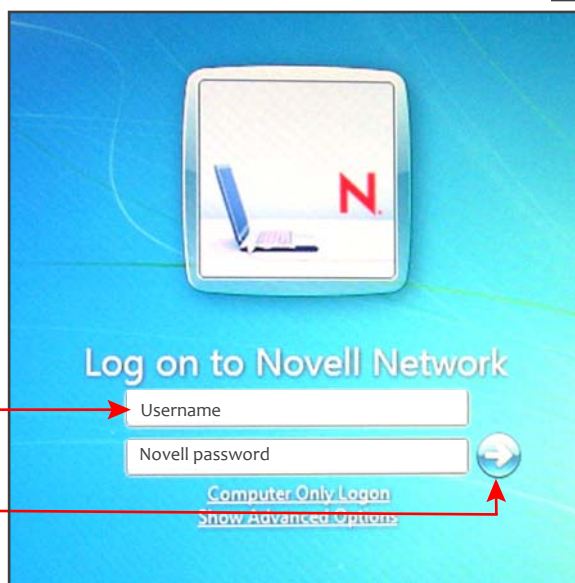

# STUDENT NETWORK LOGIN

## Log in with your 'student' login name and password

Find your login name on the campus website [www.seattlecentral.edu](http://www.seattlecentral.edu).  
Under 'Student Online Services' click on 'Get Your Login Name'.

Type Your username and Password here.  
Your password is the last 6 digits of  
your SID.

Click the arrow to login.

At the second screen login screen, click the arrow to  
complete the login process.

**Note: There is no password at this screen.**